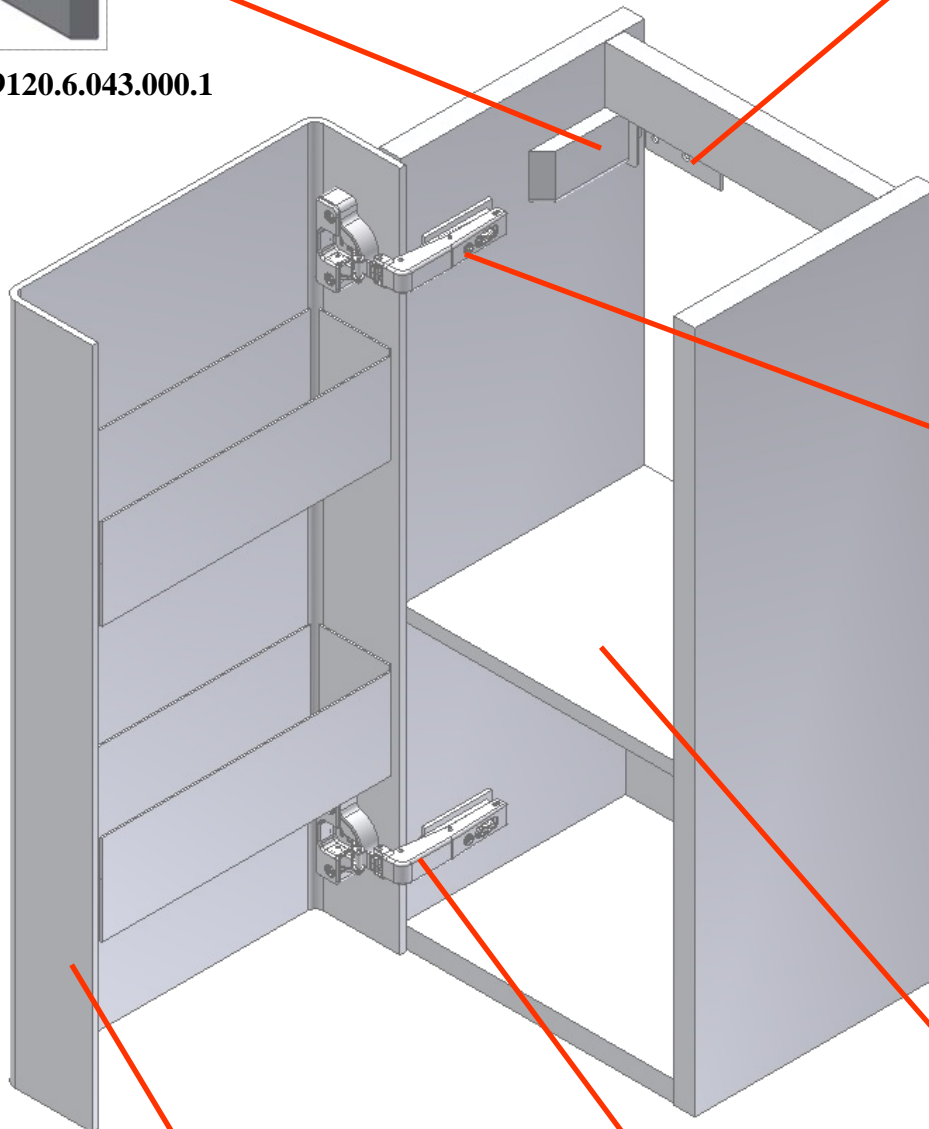

LAUFEN

Bathroom Culture since 1892  www.laufen.com

INO

SPARE PART LIST 2015

4.9120.6.043.000.1

4.9114.0.999.000.1

4.9833.1.068.004.1

4.9300.1.030.000.1

4.9300.0.030.000.1

4.9664.0.999.000.1

4.9401.2.999.000.1

4.9301.5.030.000.1

4.9300.7.030.000.1