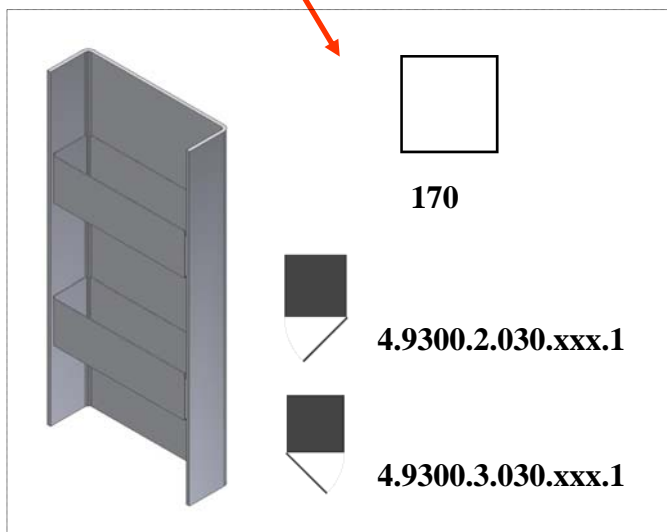

LAUFEN

Bathroom Culture since 1892  www.laufen.com

INO

SPARE PART LIST 2015

4.9120.6.043.000.1

4.9114.0.999.000.1

4.9833.1.068.004.1

4.9300.1.030.000.1