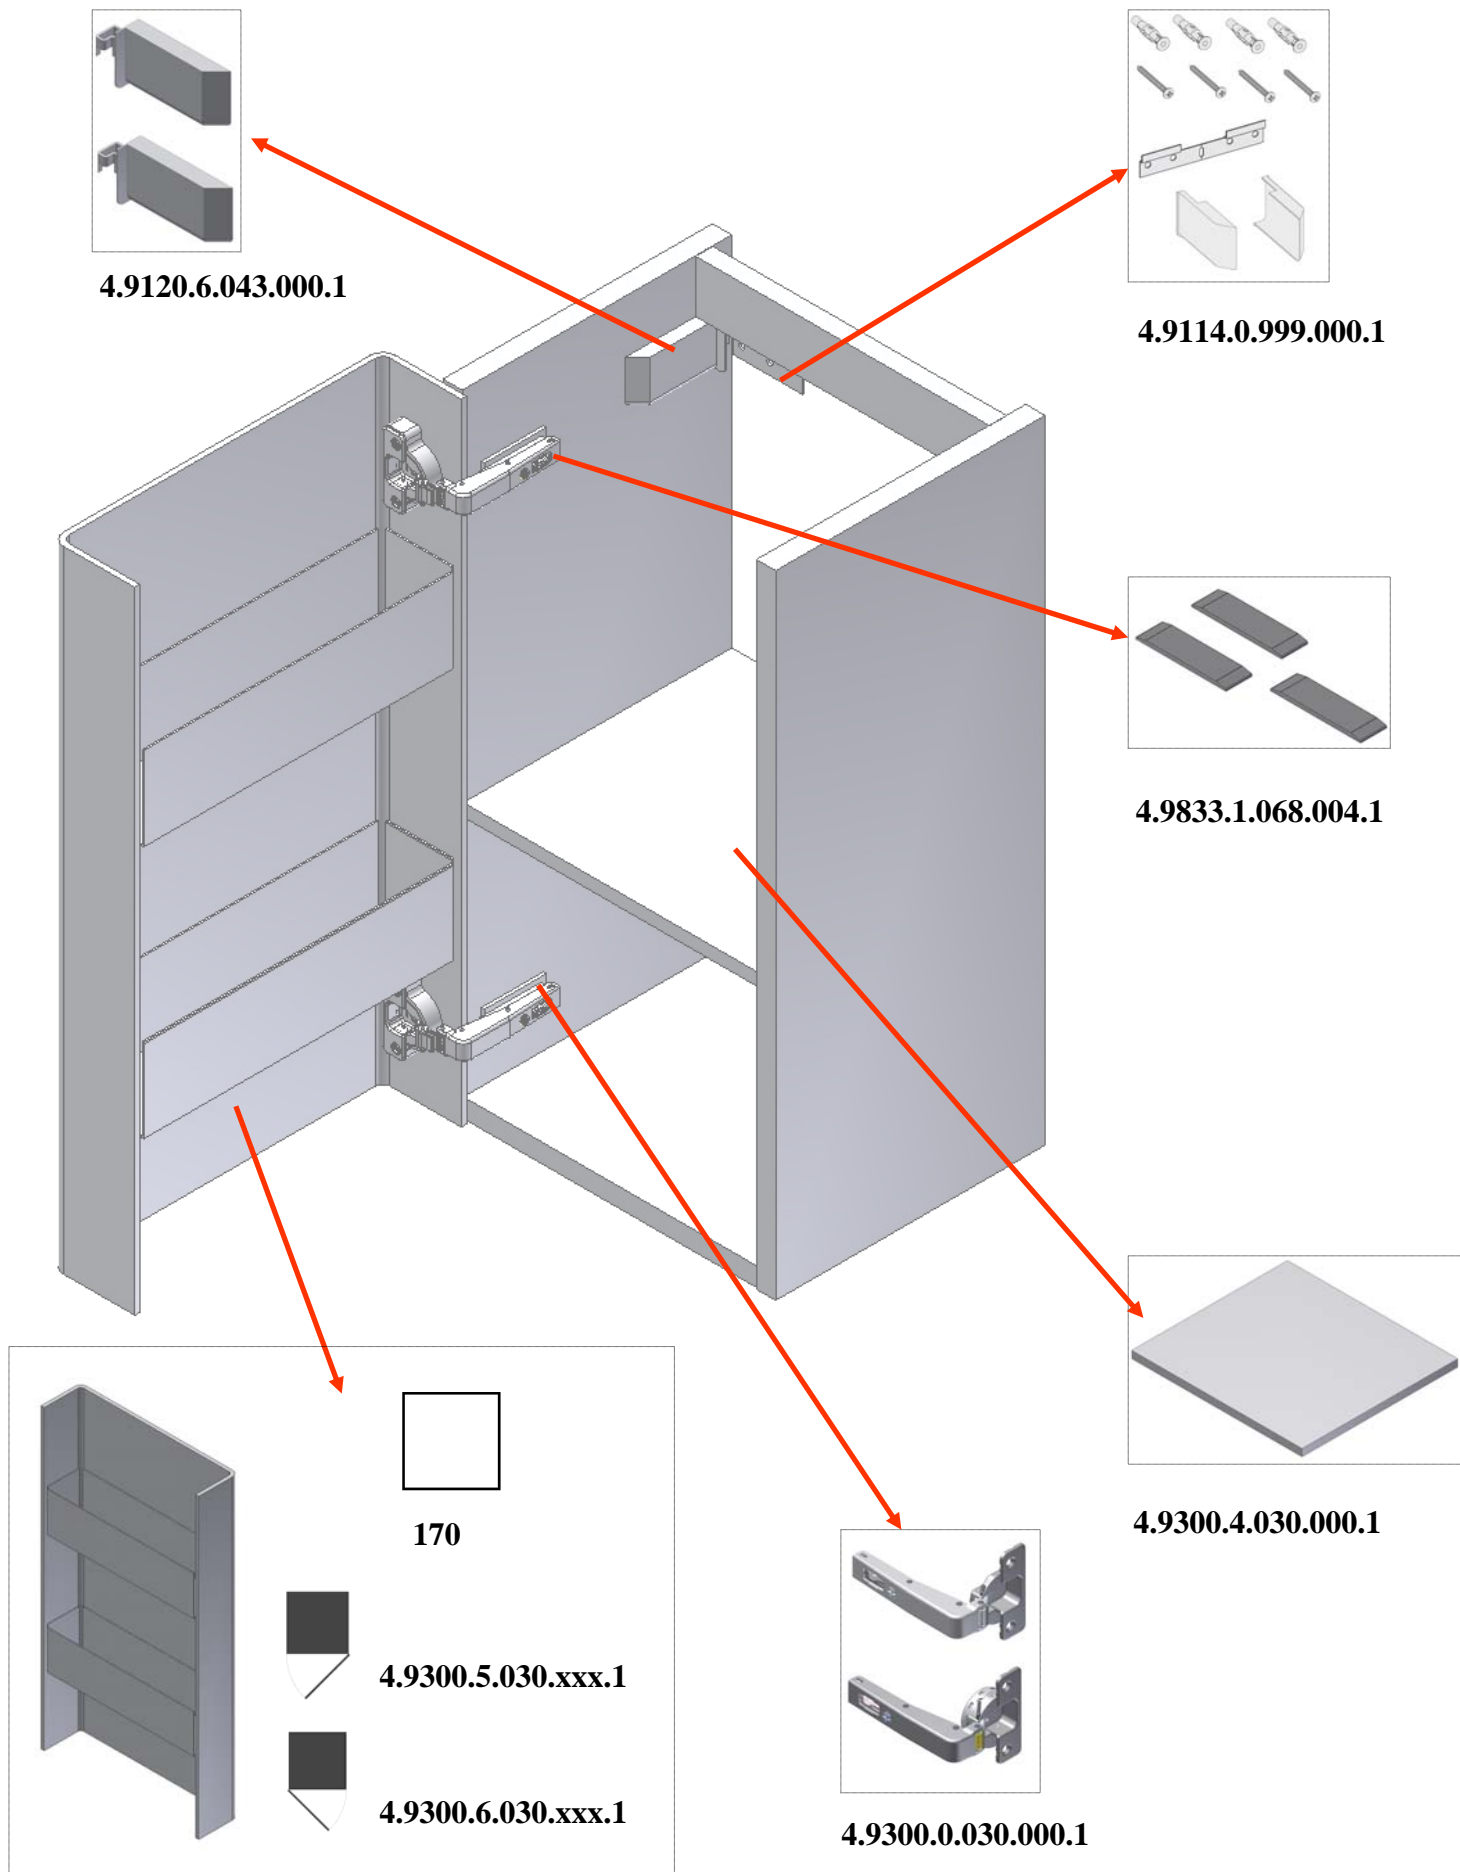

LAUFEN

Bathroom Culture since 1892  www.laufen.com

INO

SPARE PART LIST 2015

4.9120.6.043.000.1

4.9114.0.999.000.1

4.9833.1.068.004.1

4.9300.1.030.000.1

4.9300.0.030.000.1

4.9664.0.999.000.1

4.9401.2.999.000.1

4.9301.5.030.000.1

4.9300.7.030.000.1